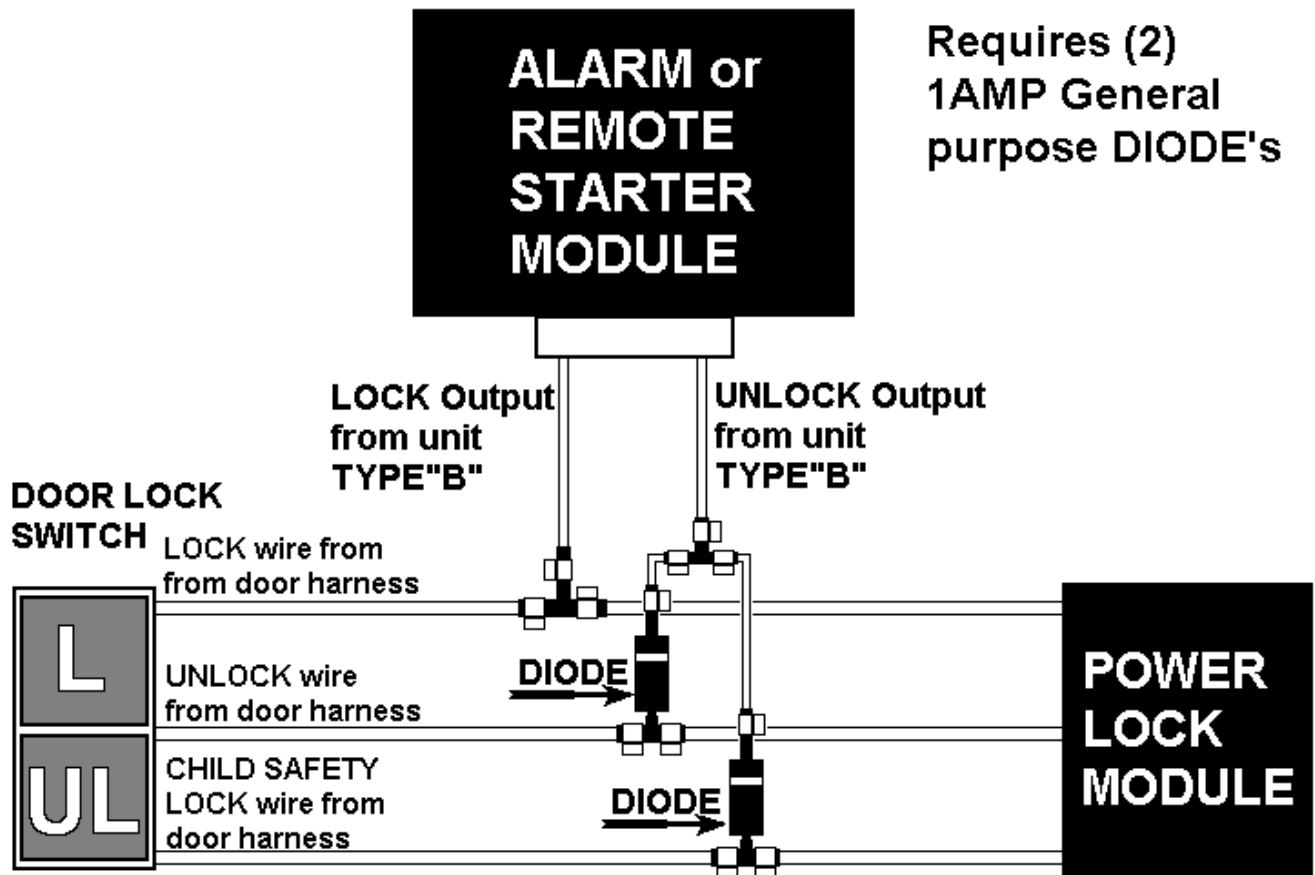

# CHILD SAFETY LOCK WIRE DIAGRAM

The CHILD SAFETY LOCK wire is in the same door harness as the LOCK and the UNLOCK wire in the DRIVERS KICK PANEL.

VEHICLE	CHILD SAFETY wire
85-94 CAMRY	BLUE/RED
86-94 CELICA	GREEN
85-93 CRESSIDA	LT.GREEN
88-95 LAND CRUISER	BLUE/ORANGE
85-93 MR2	BLUE/RED
PICK-UP	RED/BLUE
86-98 SUPRA	WHITE/BLUE
84-95 4-RUNNER	RED/BLUE