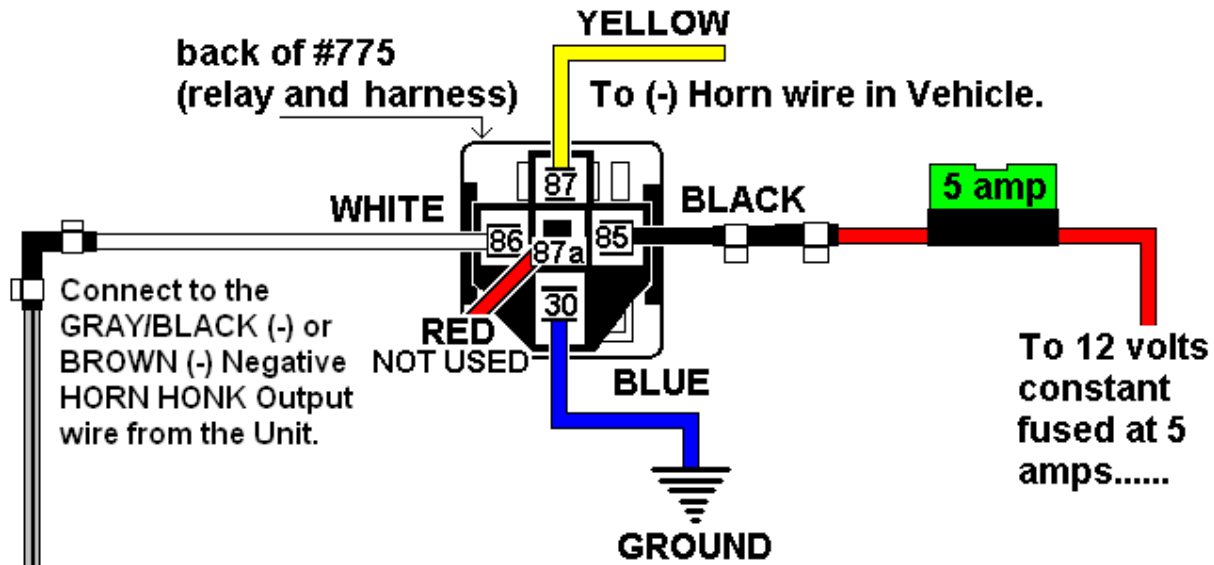

#775 To Negative(-) Horn Honk Output wire to Negative(-) Horn wire on Vehicle.....

#775 To Negative(-) Horn Honk Output wire to Positive(+) Horn wire on Vehicle.....